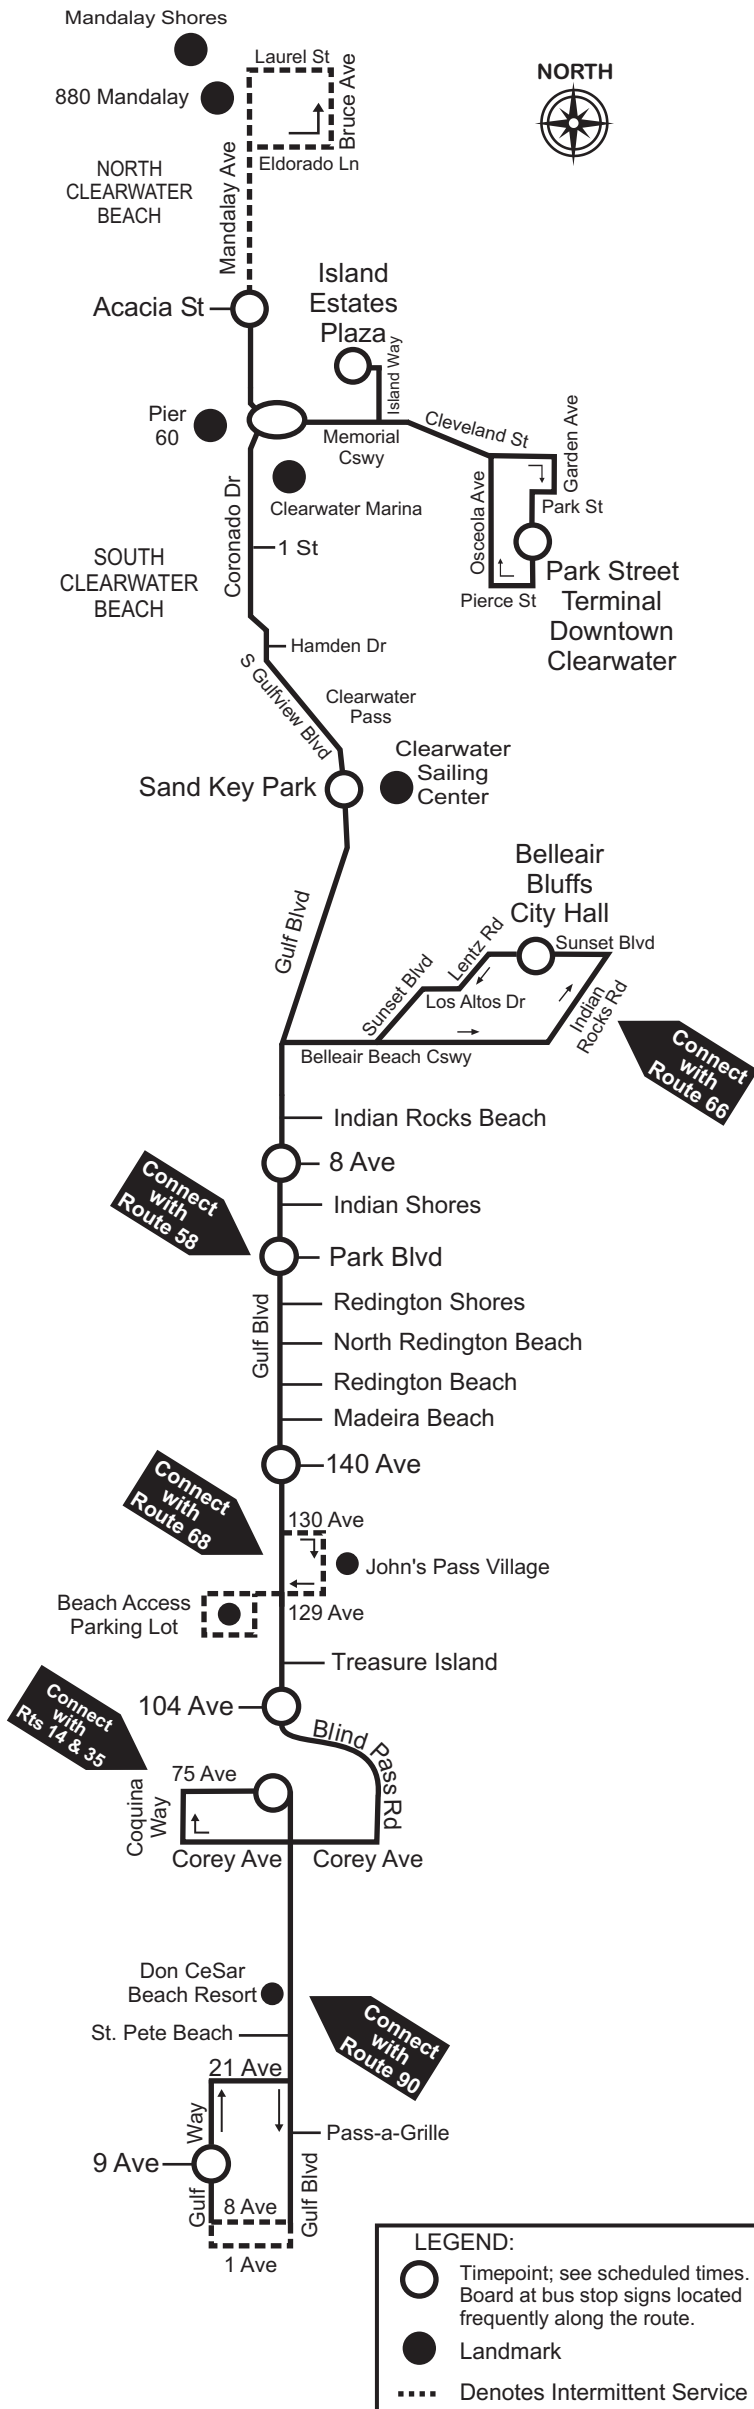

Suncoast Beach TrolleySM

Effective 5-15-05

Trolley Riding Tips

☼ Stand near the special Trolley Sign and wave so the Driver knows you want to ride.

☼ The fare is \$1.25 each time you board. Exact Change is Required. The Driver can NOT make change. An unlimited ride day pass can be purchased from the Driver for \$3.00, ask for one before putting money in the farebox.

☼ Trolleys run all day from 5:00 a.m. until 10:00 p.m., with later hours on Friday and Saturday. Check the schedule for the location of the first and last trips of the day.

☼ Trolleys make connections at Park Street Terminal in Downtown Clearwater, and in other locations along the route!

Commuters traveling between St. Pete and Tampa on Routes 100X or 300X can save 10% on every ride with the 20-Ride Premium GO Card. Medicare cardholders, senior citizens, and people with disabilities may ride for a reduced cash fare or use a reduced fare GO Card with PSTA issued Photo ID or original Medicare card.

* - Serves 880 Mandalay Ave these trips, Monday through Friday ONLY

♿ - Wheelchair Service Provided On All Trips

Effective 5-15-05

- These trips run Friday and Saturday ONLY

X - Serves 1st Ave these trips